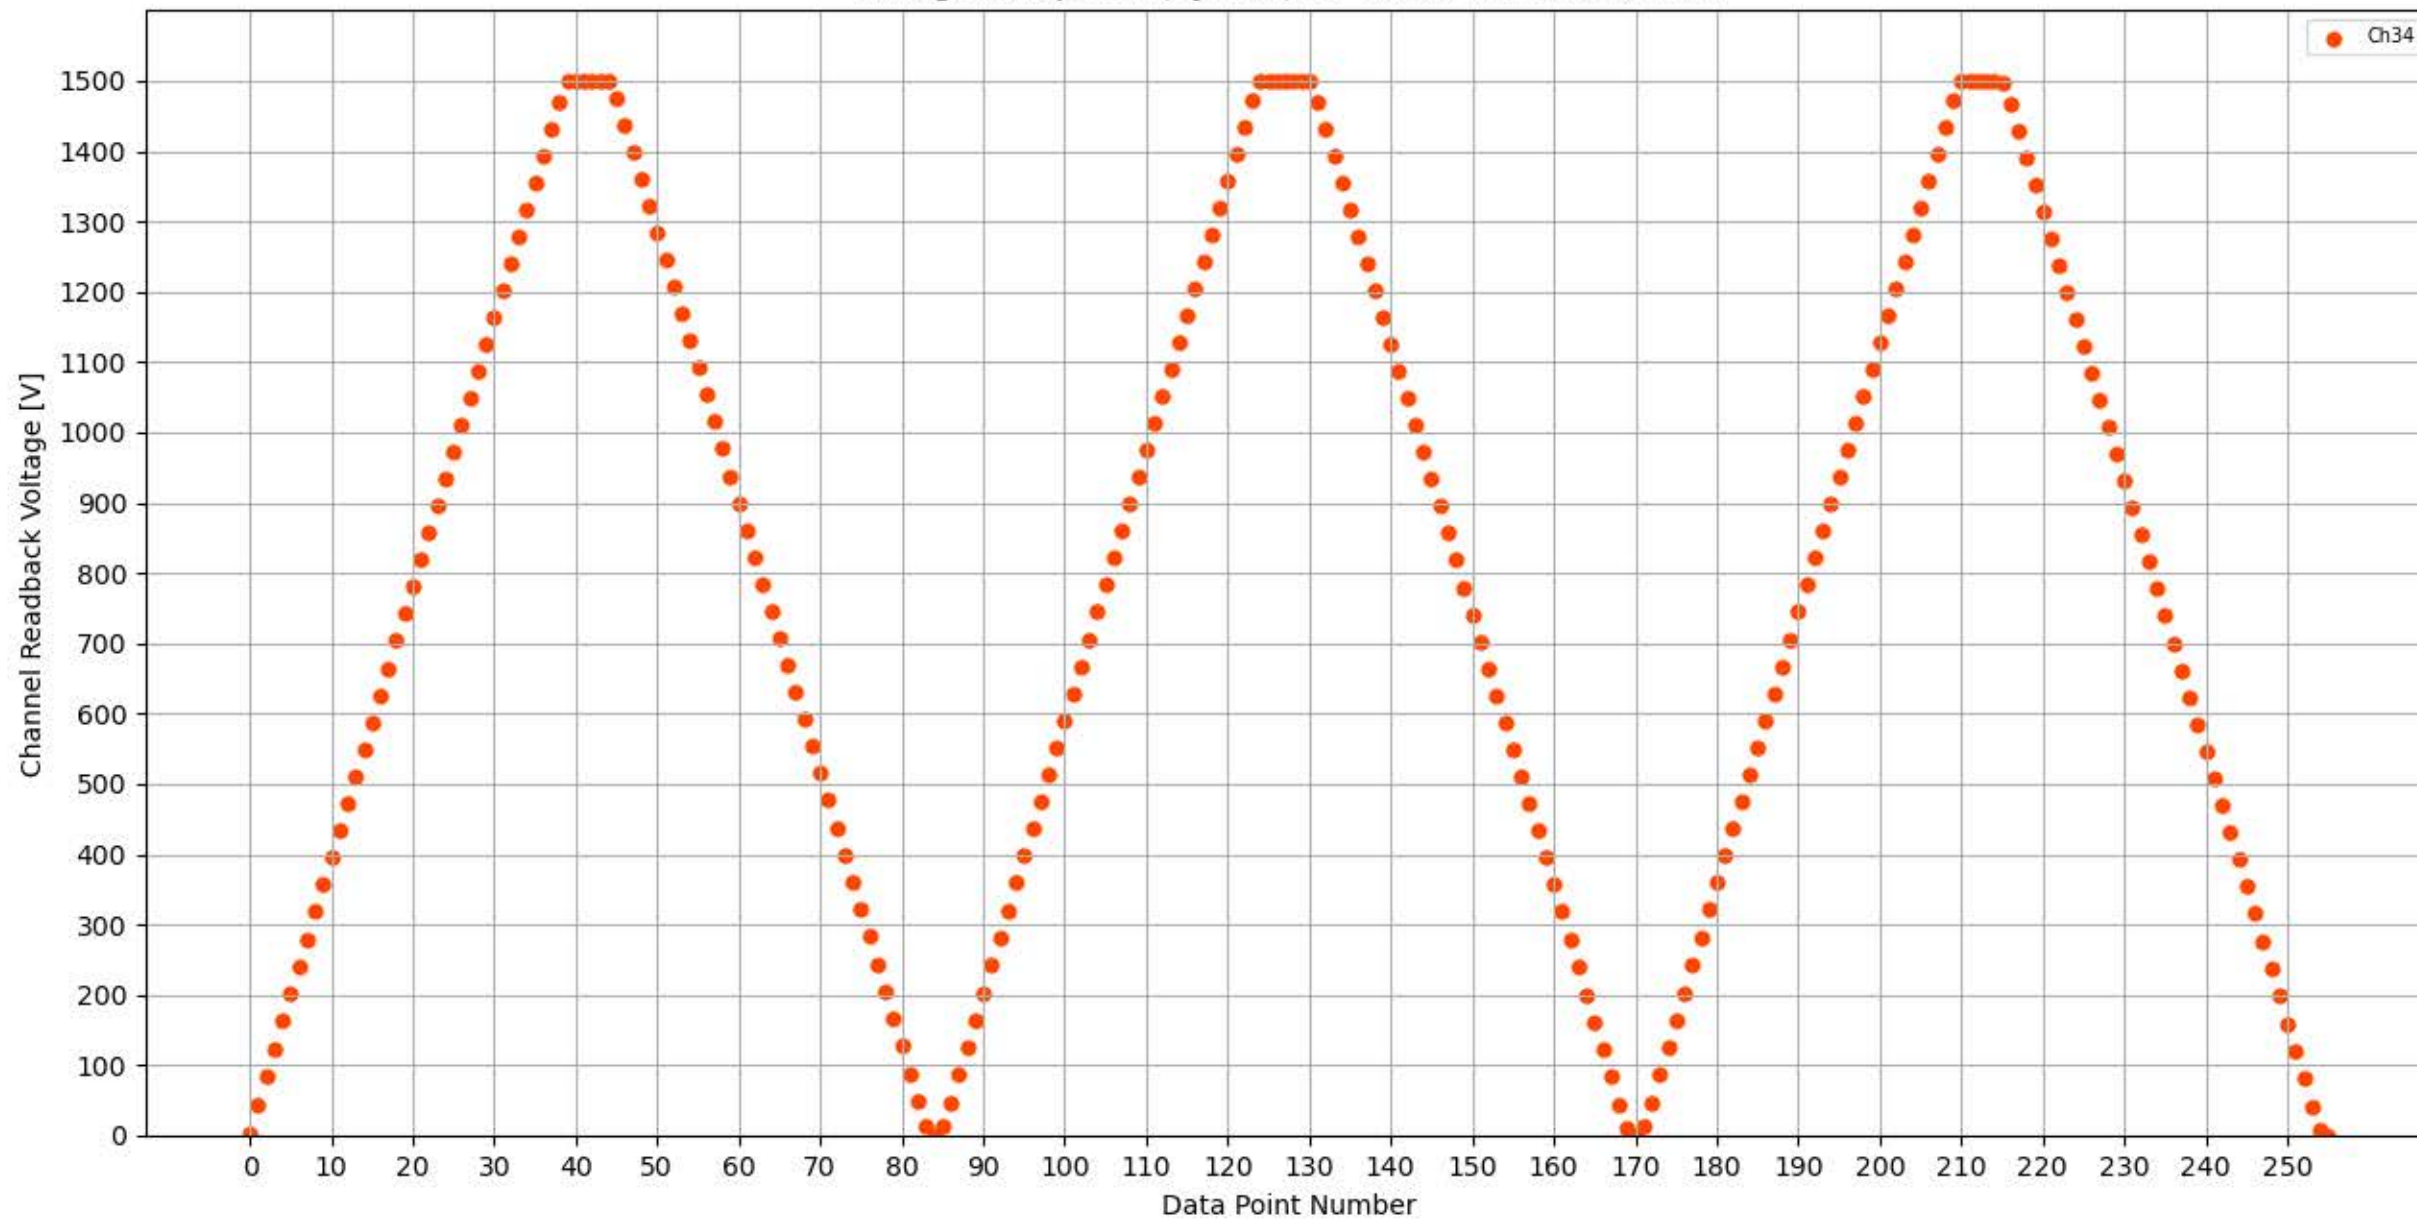

Voltage Ramp Test (Python) Bd #355, Slot #5, Ch #35

Voltage Ramp Test (Python) Bd #355, Slot #5, Ch #34