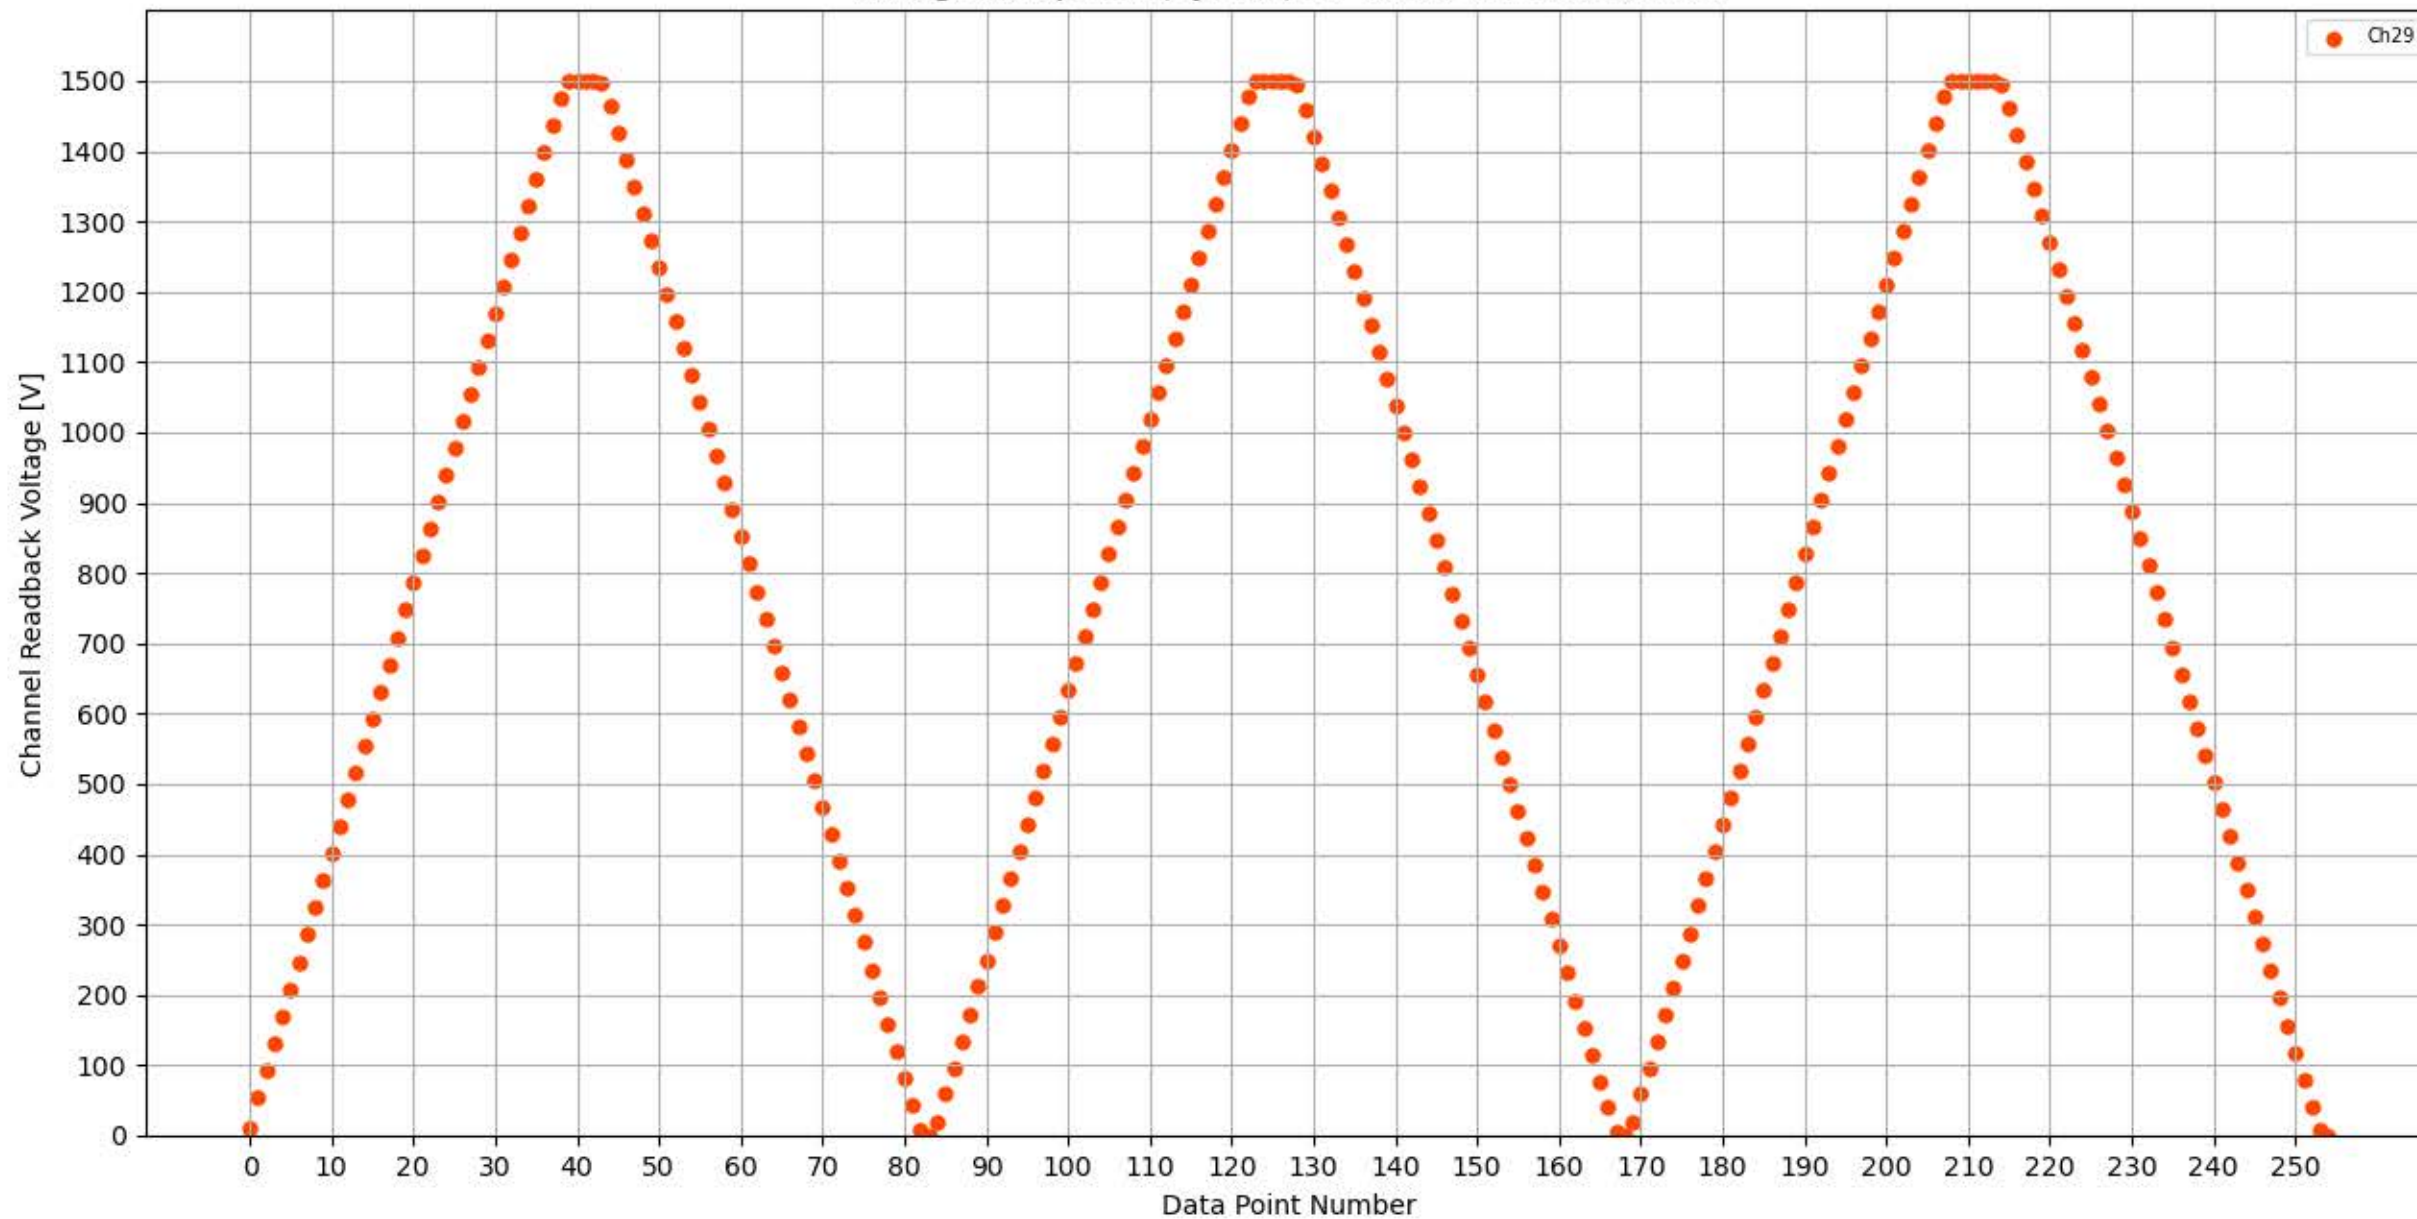

Voltage Ramp Test (Python) Bd #355, Slot #5, Ch #30

Voltage Ramp Test (Python) Bd #355, Slot #5, Ch #29