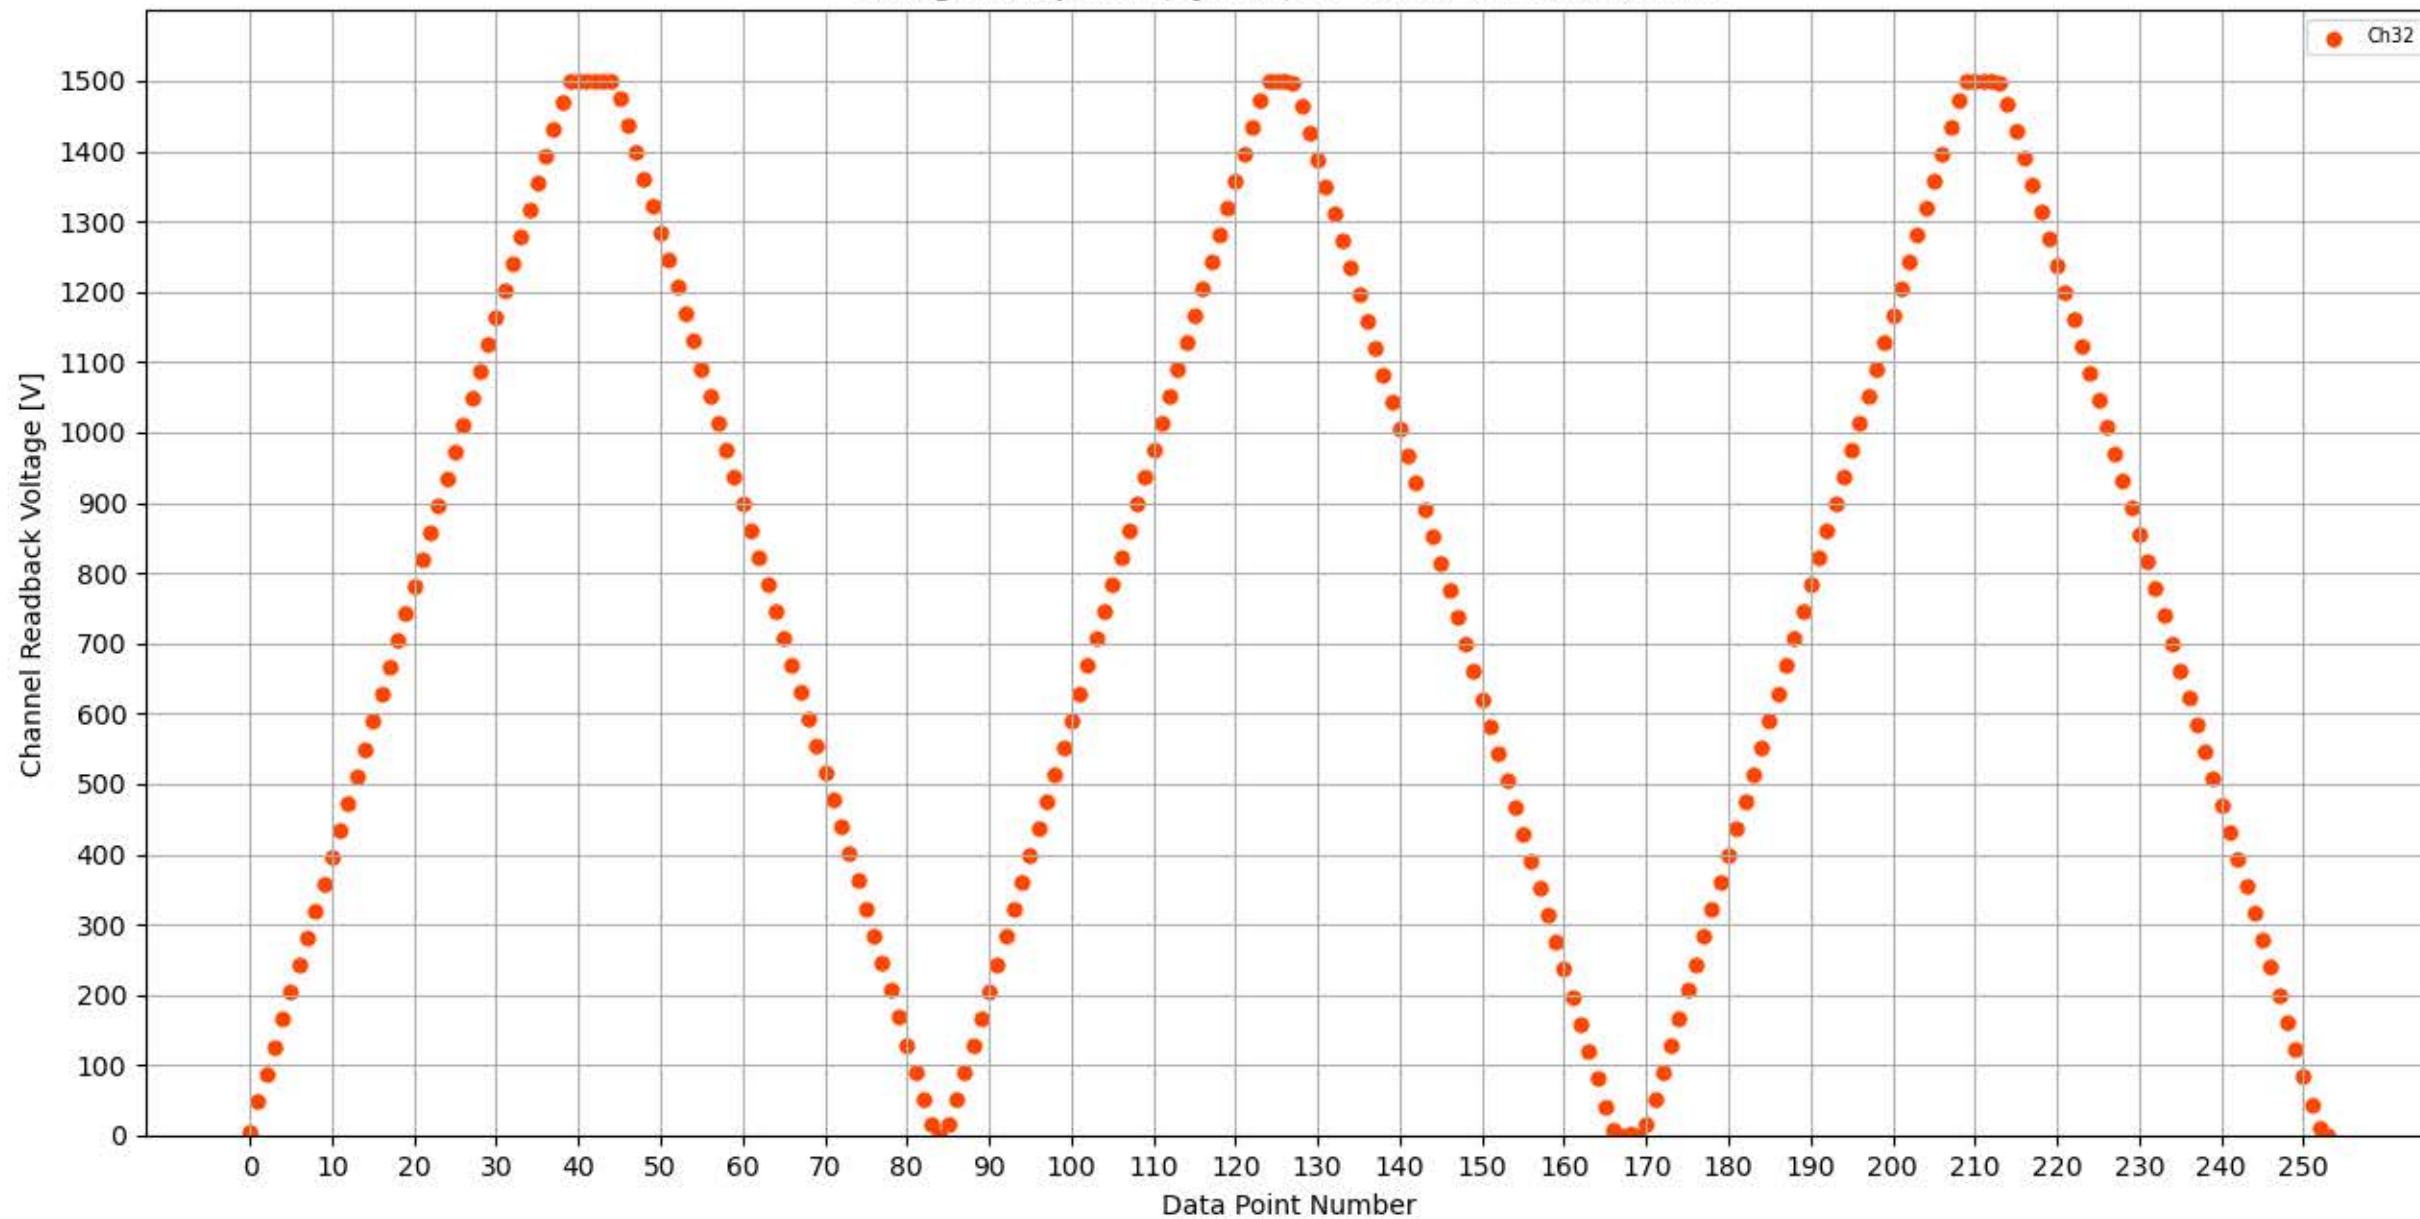

Voltage Ramp Test (Python) Bd #355, Slot #5, Ch #33

Voltage Ramp Test (Python) Bd #355, Slot #5, Ch #32