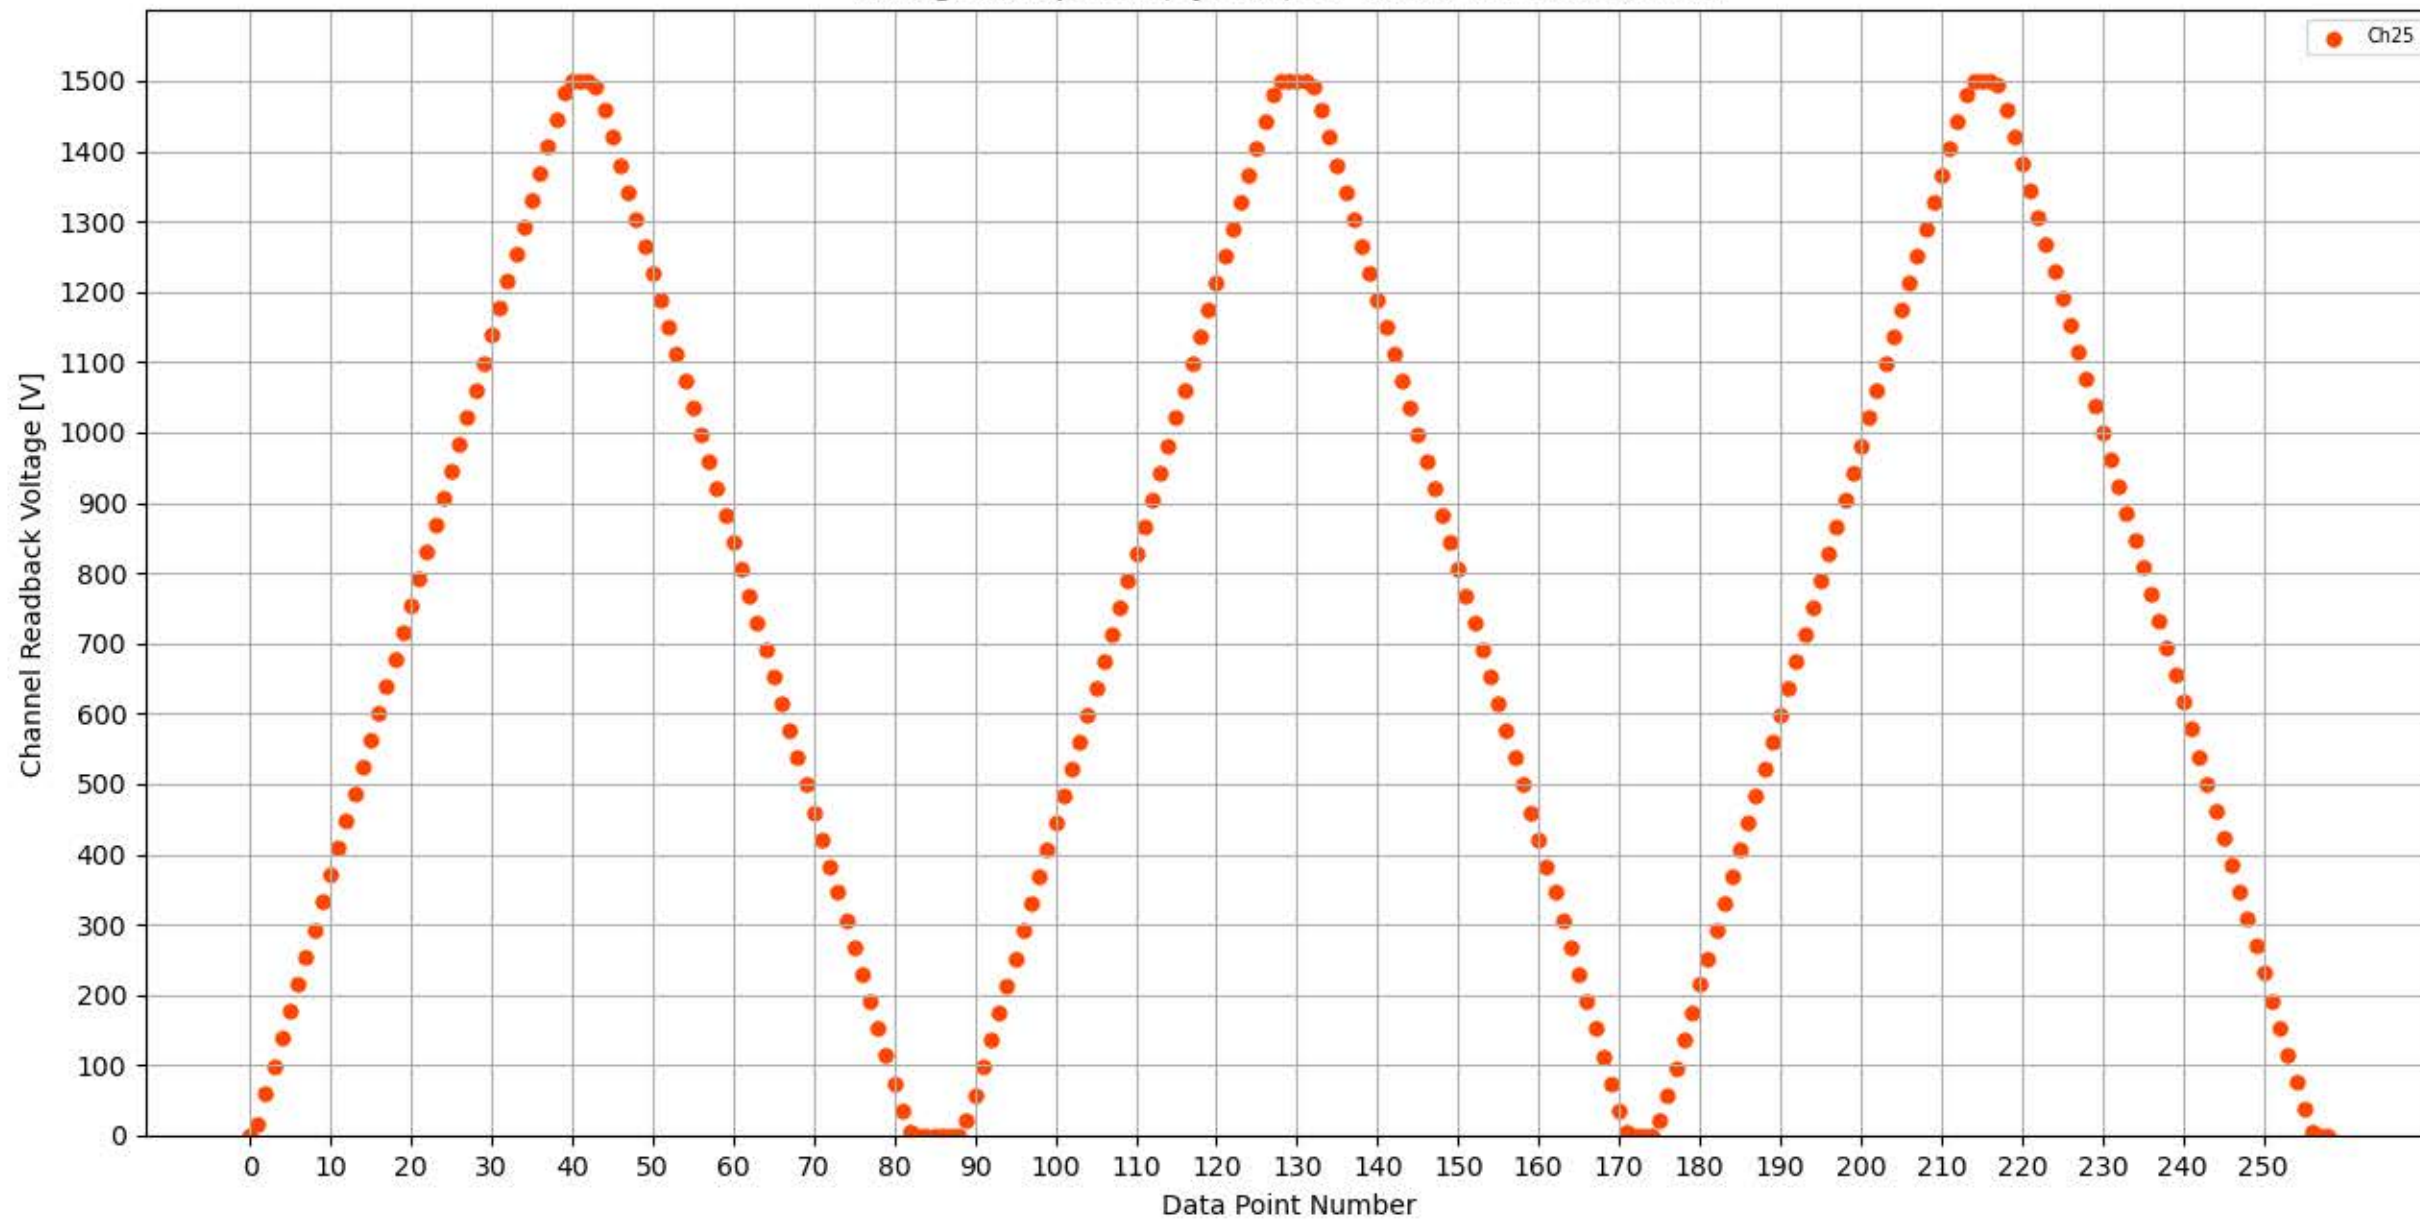

Voltage Ramp Test (Python) Bd #355, Slot #5, Ch #26

Voltage Ramp Test (Python) Bd #355, Slot #5, Ch #25