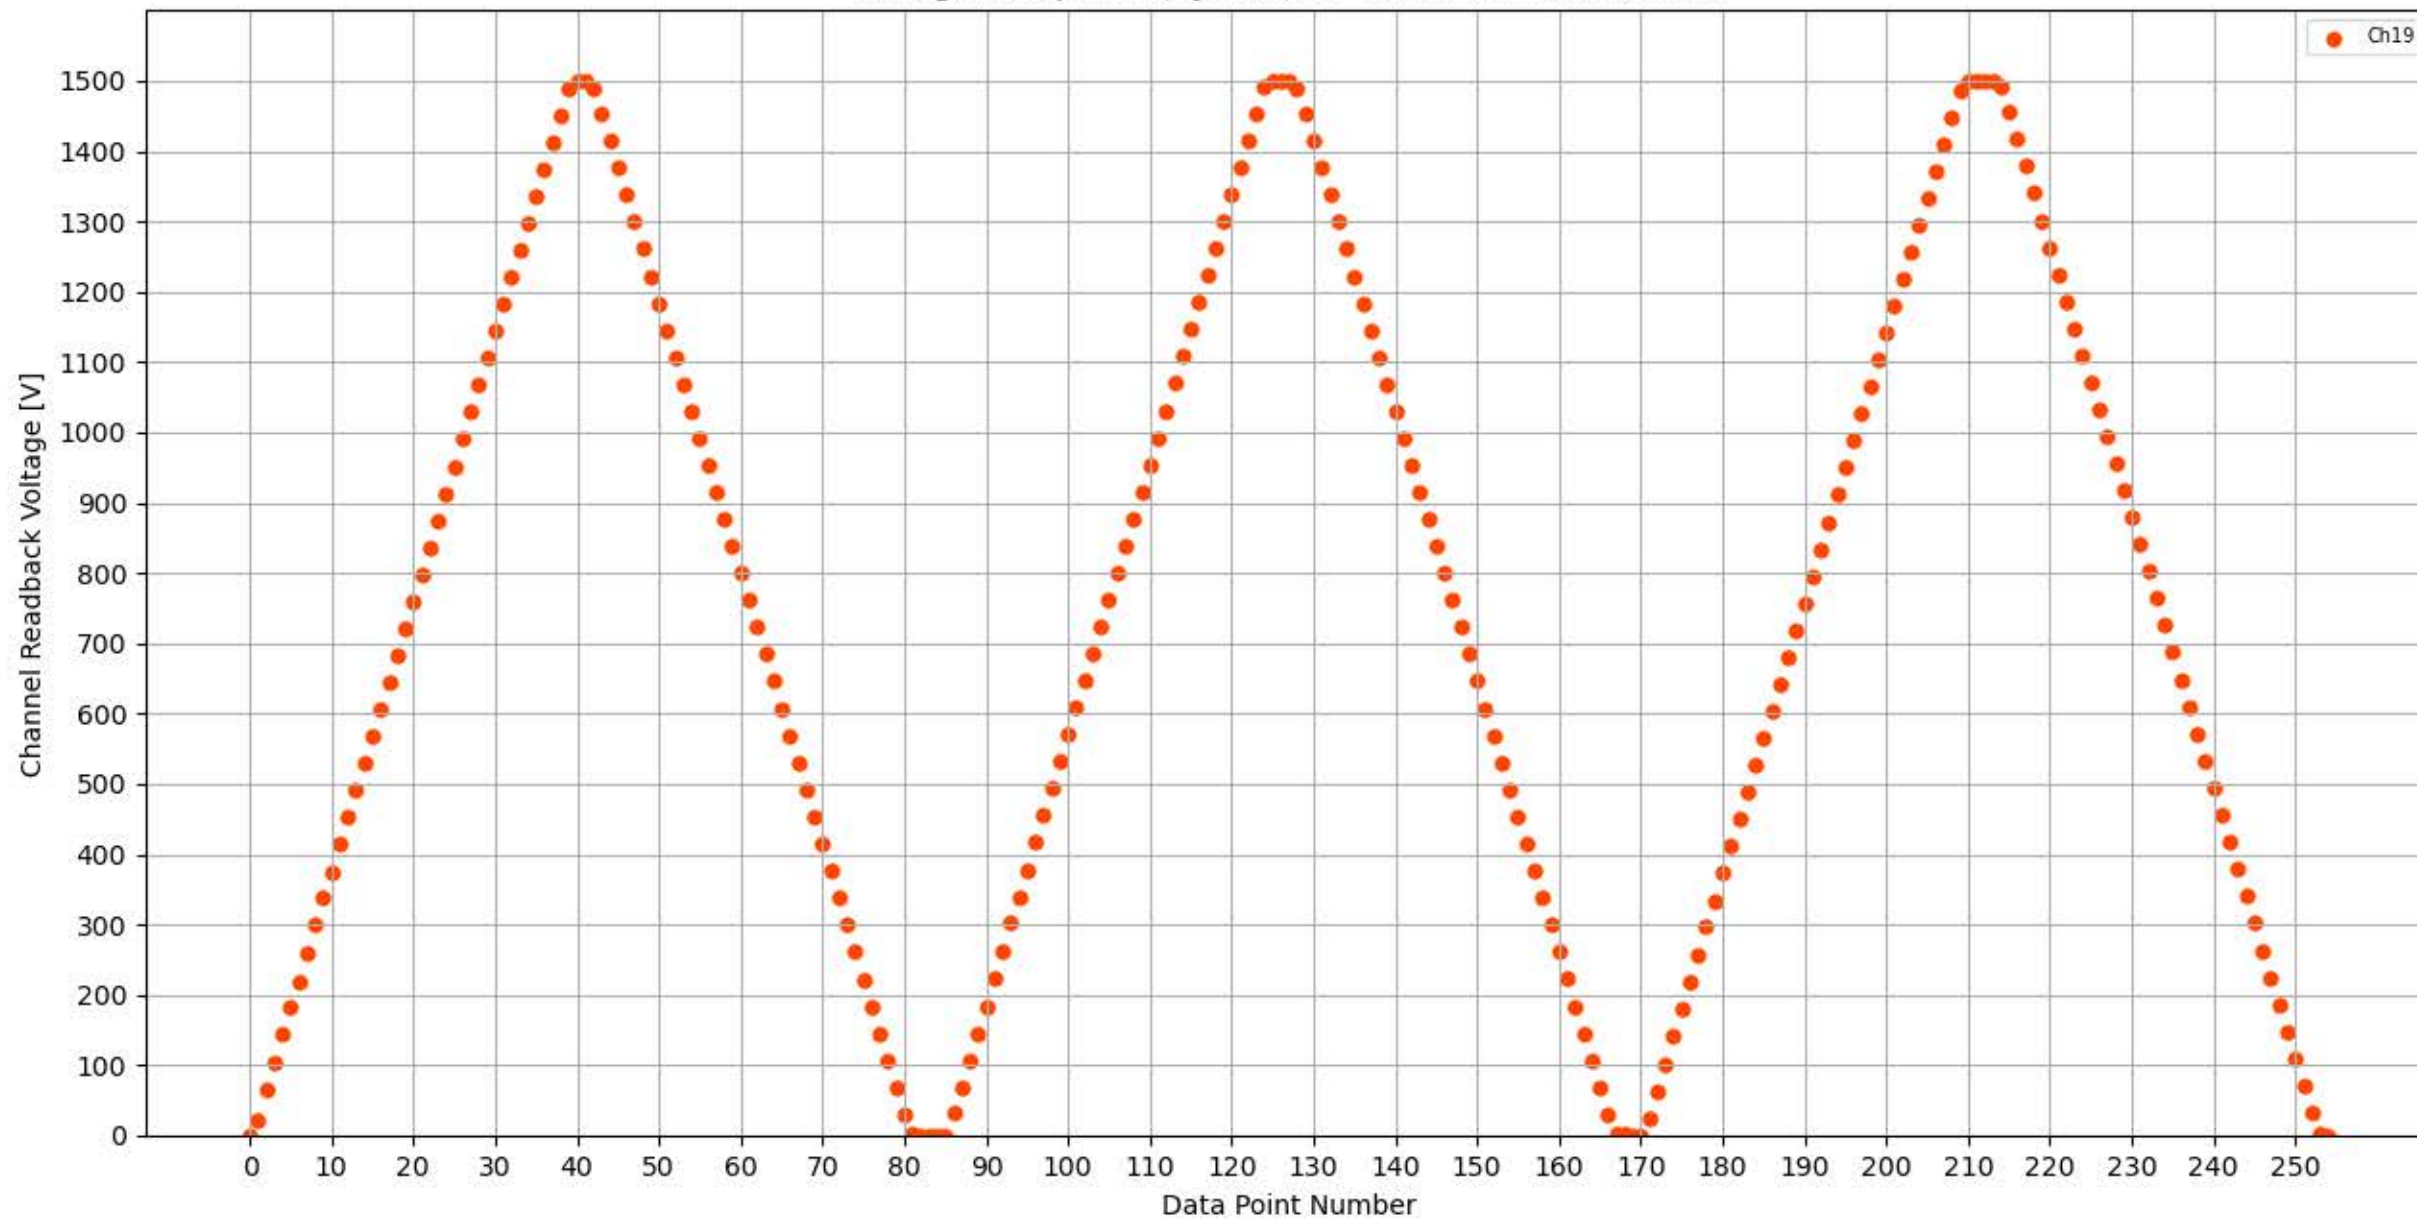

Voltage Ramp Test (Python) Bd #355, Slot #5, Ch #16

Voltage Ramp Test (Python) Bd #355, Slot #5, Ch #17

Voltage Ramp Test (Python) Bd #355, Slot #5, Ch #18

Voltage Ramp Test (Python) Bd #355, Slot #5, Ch #19