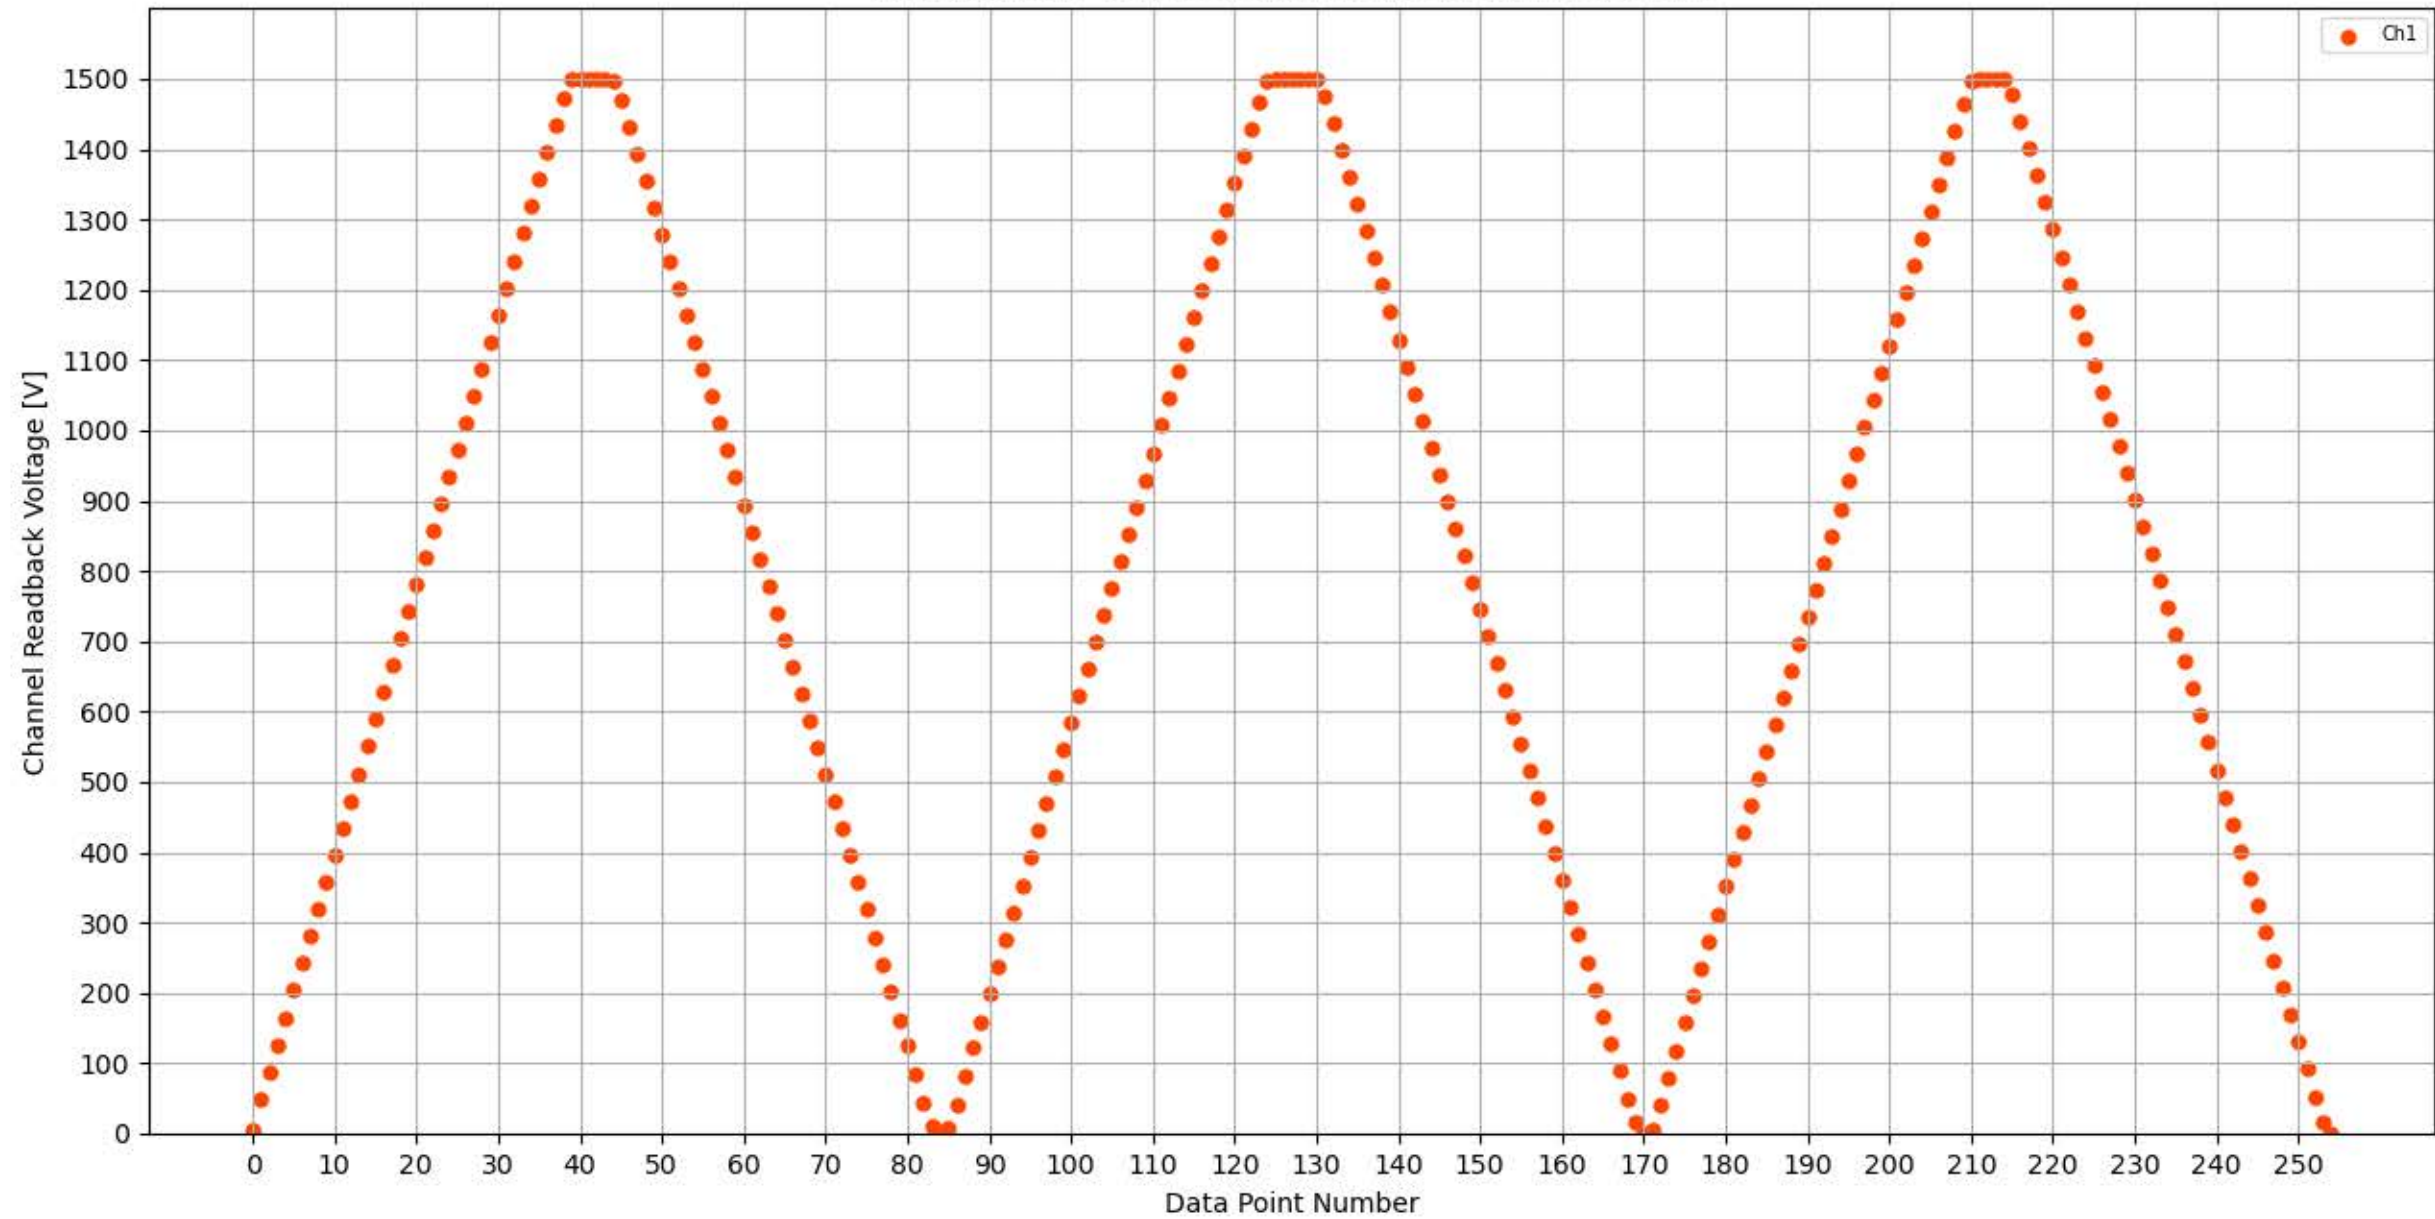

Voltage Ramp Test (Python) Bd #355, Slot #5, Ch #0

Voltage Ramp Test (Python) Bd #355, Slot #5, Ch #1

Voltage Ramp Test (Python) Bd #355, Slot #5, Ch #2

Voltage Ramp Test (Python) Bd #355, Slot #5, Ch #3

Voltage Ramp Test (Python) Bd #355, Slot #5, Ch #4

Voltage Ramp Test (Python) Bd #355, Slot #5, Ch #5

Voltage Ramp Test (Python) Bd #355, Slot #5, Ch #6

Voltage Ramp Test (Python) Bd #355, Slot #5, Ch #7